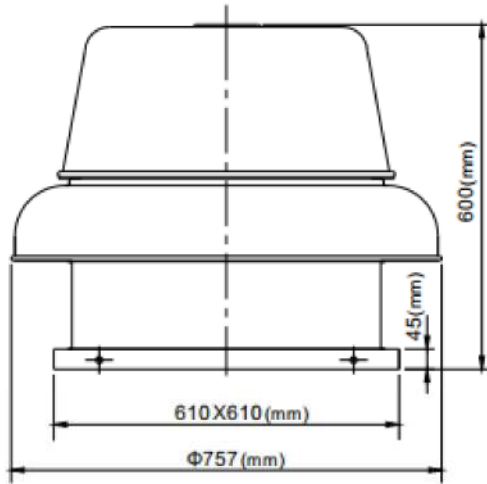

Model	Voltage	Frequency	Power	Rotation Speed	Air-flow	Static pressure	Impller Diameter
RC360-A	220-240V	50/60Hz	0.55 kW-4	1380/1650 r/min	3513/4200 m ³ /h	169/242 Pa	14 inch